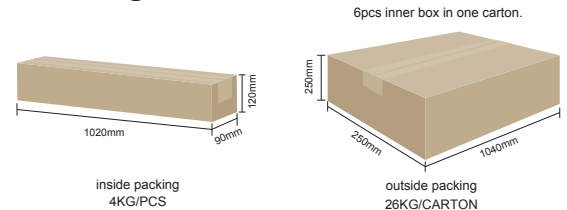

DigiCo LED Light Strip

Any technical questions regarding this product should be directed to: DigiCo Imaging at (614) 239-5200

Item No.: HW804-01

- Input voltage: 24V DC
- LED type: 3535 CREE (48PCS)
- Power: 48W
- Housing: Aluminum Housing/PC cover
- Color : 3000K / 4000K / 5000K
- Luminous Flux: 3600-4080LM
- TILT: manual 120°
- Beam angle of light: 25° / 45° / 60° / 90°
- Operating TEMP: -20°C~50°C
- IP code: IP65
- Size: L1000 x W80 x H110mm
- Weight: 3500g
- Size: L500 x W80 x H110mm
- Weight: 1750g

■ Customized length and power is available.

Packing

Engineering wiring diagram

Single Color