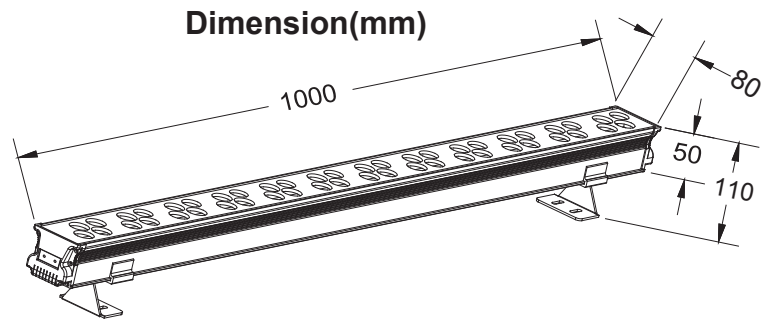

DigiCo LED Light Strip

Any technical questions regarding this product should be directed to: DigiCo Imaging at (614) 239-5200

Item No.: HW804-01

- Input voltage: 24V DC
- LED type: 3535 CREE (48PCS)
- Power: 48W
- Housing: Aluminum Housing/PC cover
- Color : 3000K / 4000K / 5000K
- Luminous Flux: 3600-4080LM
- TILT: manual 120°
- Beam angle of light: 25° / 45° / 60° / 90°
- Operating TEMP: -20°C~50°C
- IP code: IP65
- Size: L1000 x W80 x H110mm
- Weight: 3500g
- Size: L500 x W80 x H110mm
- Weight: 1750g

■ Customized length and power is available.

Packing

Engineering wiring diagram

Single Color