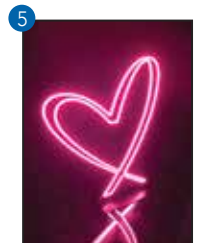

Plug right-angle barrel of splitter into lithium battery

Heart will display for apx. 12 hours (Charge overnight)